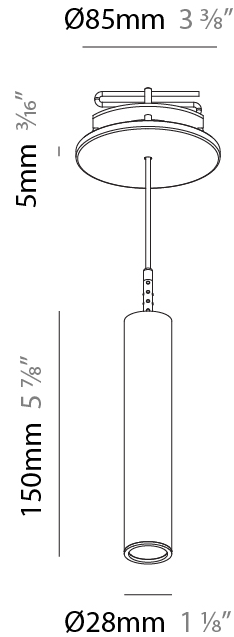

ELECTRICAL

Lamp Type: LED (Zhaga Standard)
Input Wattage (W): 6.6
Total Output Wattage (W): 6
Dimming: Tri-Mode (Non-Dimming and Phase Dimming (120Vac only) and 0-10V Dimming)
Driver Included: Yes
Driver Location: External
Driver Type: Constant Current - Universal
Driver Class: Class 2
Housing: ENCP3 w/Quick Connect
Input Voltage (V): 120 - 277
Constant Current (MA): 500

LED

Number of LEDs: 1
Color Temperature (°K): 2700 / 3000 / 4000
Max. Delivered Lumen (lm): 330 / 360 / 380
CRI: >90 CRI
Lamp Life (hrs): 50000
Upon Request: ***3500K available in minimum quantities (larger quantities upon request)

OPTICAL

Optic°: 24 / 32 / 58

RATINGS AND CERTIFICATIONS

Certified By: Certified for North American Standards

© 2024, T 1800-388-3382, F 416-247-9319, www.zaneen.com

Available for International specifications by adding 'INT' at the end of the existing Model #. For assistance on 'custom' specifications, contact zteam@zaneen.com. In a constant effort to supply the best product, we reserve the right to change specifications or materials without notice. The most recent specification sheets are found at zaneen.com