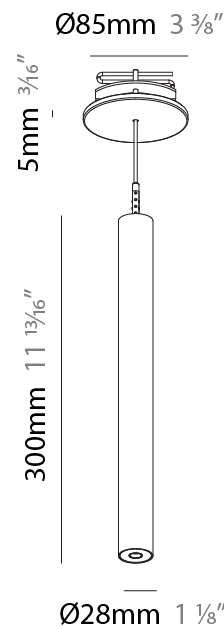

ELECTRICAL

Lamp Type: LED (Zhaga Standard)
Input Wattage (W): 6.6
Total Output Wattage (W): 6
Dimming: Tri-Mode (Non-Dimming and Phase Dimming (120Vac only) and 0-10V Dimming)
Driver Included: Yes
Driver Location: External
Driver Type: Constant Current - Universal
Driver Class: Class 2
Housing: ENCP3 w/Quick Connect
Input Voltage (V): 120 - 277
Constant Current (MA): 500

LED

Number of LEDs: 1
Color Temperature (°K): 2700 / 3000 / 4000
Max. Delivered Lumen (lm): 330 / 360 / 380
CRI: >90 CRI
Lamp Life (hrs): 50000
Upon Request: ***3500K available in minimum quantities (larger quantities upon request)

OPTICAL

Optic°: 24 / 32 / 34 / 55 / 58

RATINGS AND CERTIFICATIONS

Certified By: Certified for North American Standards
IP rating: IP20

Zaneen Group Inc. © 2024, T 1800-388-3382, F 416-247-9319, www.zaneen.com

Available for International specifications by adding 'INT' at the end of the existing Model #. For assistance on 'custom' specifications, contact zteam@zaneen.com. In a constant effort to supply the best product, we reserve the right to change specifications or materials without notice. The most recent specification sheets are found at zaneen.com